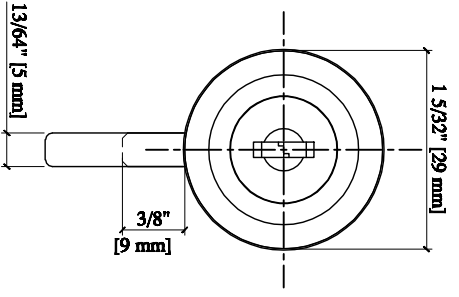

GLASS FABRICATION

**PLUNGER LOCK FOR
1/4" (6mm) GLASS DOOR**

CATALOG NUMBER	FINISH
LK38	CHROME
LK38KA	CHROME-KEYED ALIKE
LK40	GOLD PLATED
LK40KA	GOLD PLATED-KEYED ALIKE

ALWAYS USE DIMENSIONS SHOWN ON THE PLAN.
DO NOT SCALE OR DIMENSION ACTUAL DRAWING
TO ENSURE ACCURACY

CRL ARCHITECTURAL PRODUCTS
 PHONE: 800-421-6144 FAX: 800-262-3299
 WWW.CRLARCHITECTURE.COM

DESCRIPTION:	CAT. NO. (SEE CHART)	DATE
GLASS DOOR PLUNGER LOCK	LK38	11/05/08
FOR 1/4" (6 mm) GLASS	FILE NAME: LK38	SCALE: N.T.S.
	DRAWN BY: g. j. d.	CHECKED BY: C.H.
		SHEET 1 OF 1