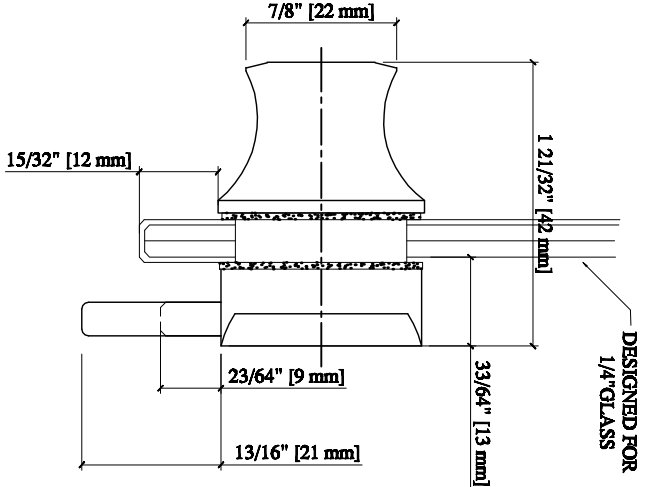

GLASS FABRICATION

**PLUNGER LOCK FOR
1/4" (6mm) GLASS DOOR**

CATALOG NUMBER	FINISH
LK38	CHROME
LK38KA	CHROME-KEYED ALIKE
LK40	GOLD PLATED
LK40KA	GOLD PLATED-KEYED ALIKE

ALWAYS USE DIMENSIONS SHOWN ON THE PLAN.
DO NOT SCALE OR DIMENSION ACTUAL DRAWING
TO ENSURE ACCURACY

CRL ARCHITECTURAL PRODUCTS
 PHONE: 800-421-6144 FAX: 800-262-3299
 WWW.CRLARCHITECTURE.COM

DESCRIPTION:	CAT. NO. (SEE CHART)	DATE
GLASS DOOR PLUNGER LOCK	LK38	11/05/08
FOR 1/4" (6 mm) GLASS	FILE NAME: LK38	SCALE: N.T.S.
	DRAWN BY: g. j. d.	CHECKED BY: C.H.
		SHEET 1 OF 1